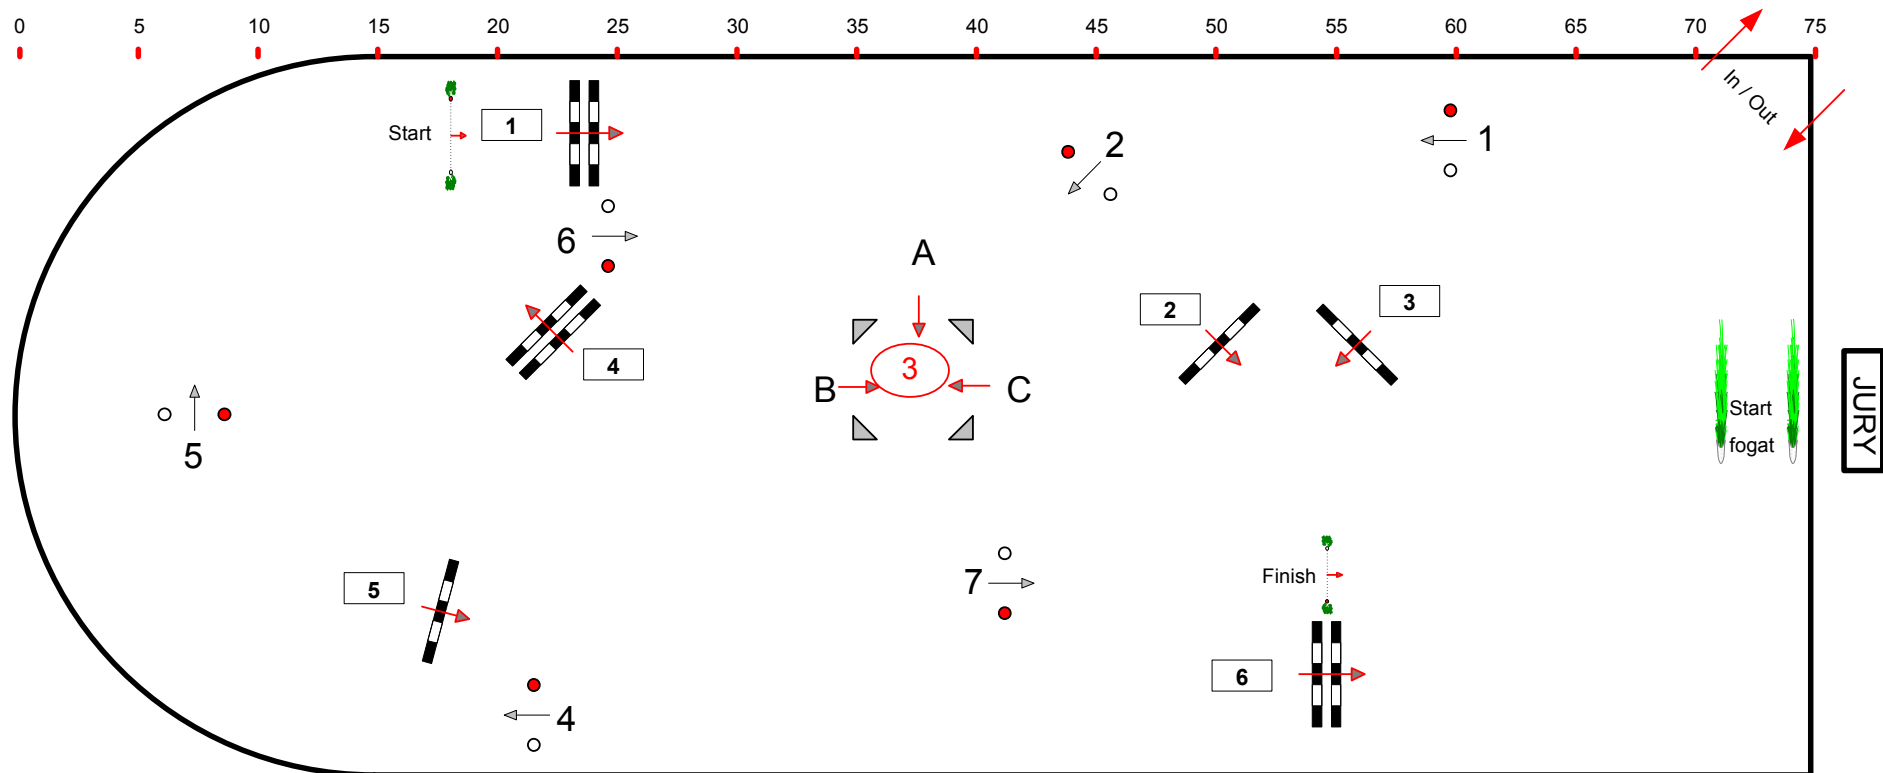

CSI – W BUDAPEST 2009

Class No.: N01

Póni díjugrató-fogathajtó staféta

Table: C
National RG:
FEI RG / Art.
Height: 0,80 m

Speed: m/min
Length: m
Time allowed: sec
Time limit: sec

Obstacles:
Efforts:
Penalty sec:
Closed combination:

1st Jump-off:
Length: 0 m
Time allowed: 0 sec
Time limit: 0 sec

2nd Jump-off:
Length: 0 m
Time allowed: 0 sec
Time limit: 0 sec

Course designers: Magdolna Erdélyi (HUN)
Gábor Fintha (HUN)