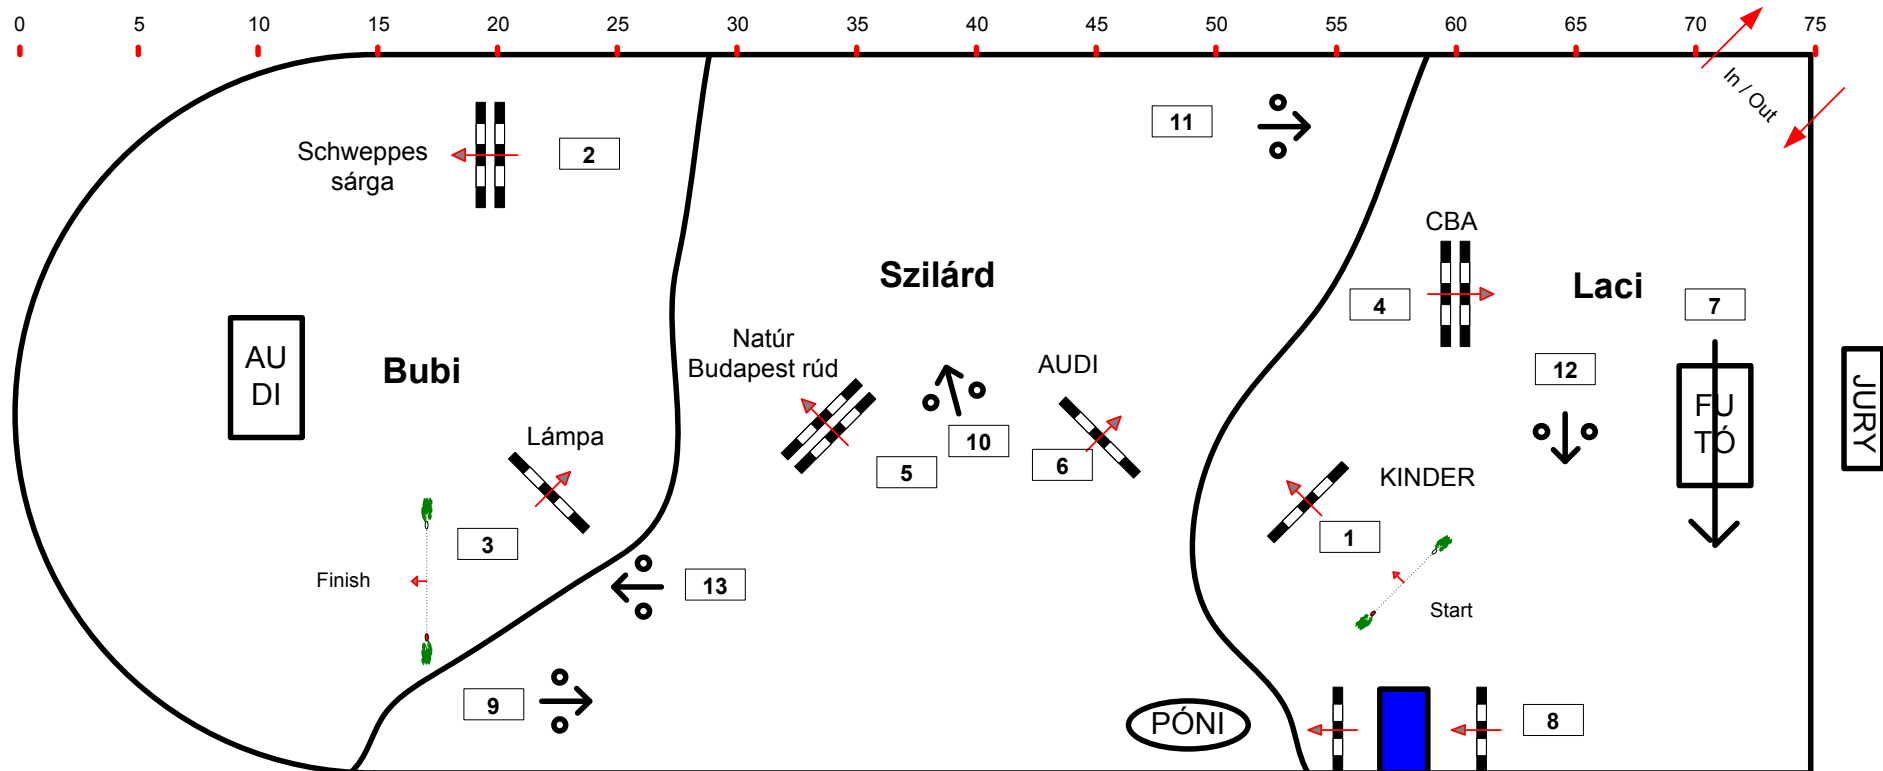

CSI – W BUDAPEST 2009

Class No.: N06

AUDI RIDE AND DRIVE

Competition against the clock

Table: C
National RG:
FEI RG / Art.
Height: 70 m

Speed: 0 m/min
Length: 0 m
Time allowed: 0 sec
Time limit: 0 sec

Obstacles:
Efforts:
Penalty sec:
Closed combination:

:
Length: 0 m
Time allowed: 0 sec
Time limit: 0 sec

2nd Jump-off:
Length: 0 m
Time allowed: 0 sec
Time limit: 0 sec

UNYA SELYBÁT PAKOL

Course Designers: Magdolna Erdélyi (HUN)